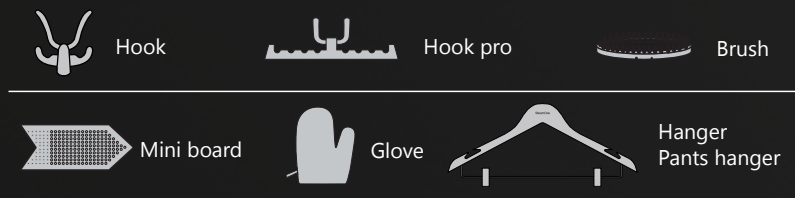

● **ACCESSORIES**

● **LOGISTIC INFORMATION**

Net weight	8.9 KGS
Gross weight	9.7 KGS
Pack size	43.5x27x43 CM
Quantites per pallet 120*100*190cm	32
Quantites per pallet 120*80*180cm	24
Gencod	3707346022198