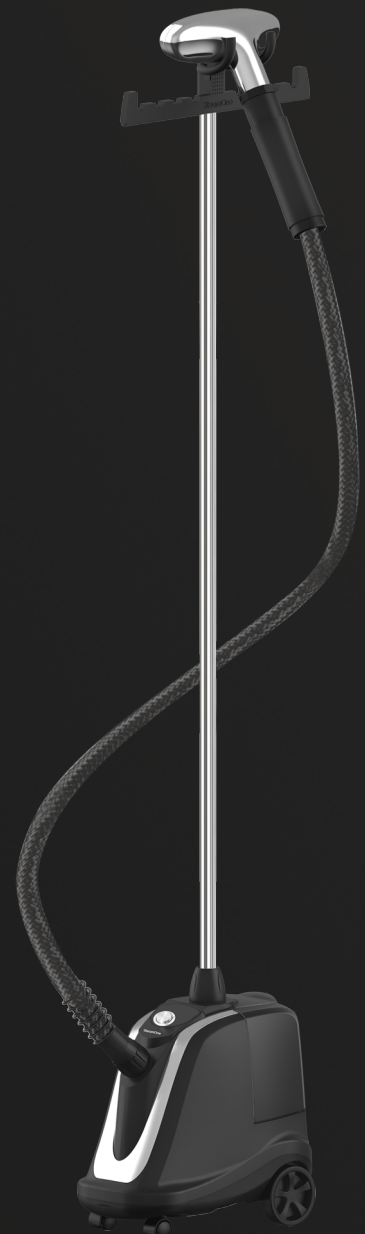

Ready in 45 seconds

No ironing board needed

All fabrics

● **PRODUCT INFORMATION**

Max. power	2400W
Water tank capacity	3.5L
Steam Flow	54g/min
Heater	Double aluminium
Sole plate	Stainless steel
Steam Head	Ergonomic chromed
Adjustable power	4 positions
Steam time	45 seconds
Anti-calcification system	yes
Steam hose	Triple layer heat protection
Rod set	Fixed 1,65m
Weels	4
Power cord reel	5m
Finishing	Black Soft touch
Power supplies	220V/240V - 50Hz

● **ACCESSORIES**

● **LOGISTIC INFORMATION**

Net weight	8.9 KGS
Gross weight	9.7 KGS
Pack size	43.5x27x43 CM
Quantites per pallet 120*100*190cm	32
Quantites per pallet 120*80*180cm	24
Gencod	3707346022198